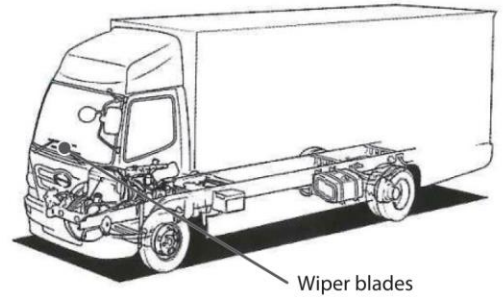

WIPER BLADES

Function

Wiper blades are used to wipe off the rain or snow from your windshield to ensure safe visibility in rainy or snowy conditions.

Replacement timing

Wiper blades are an important component for ensuring safe visibility. An improperly wiped windshield can affect your visibility. Ensure peace of mind and problem-free operation by replacing them regularly before you notice any of the following symptoms: